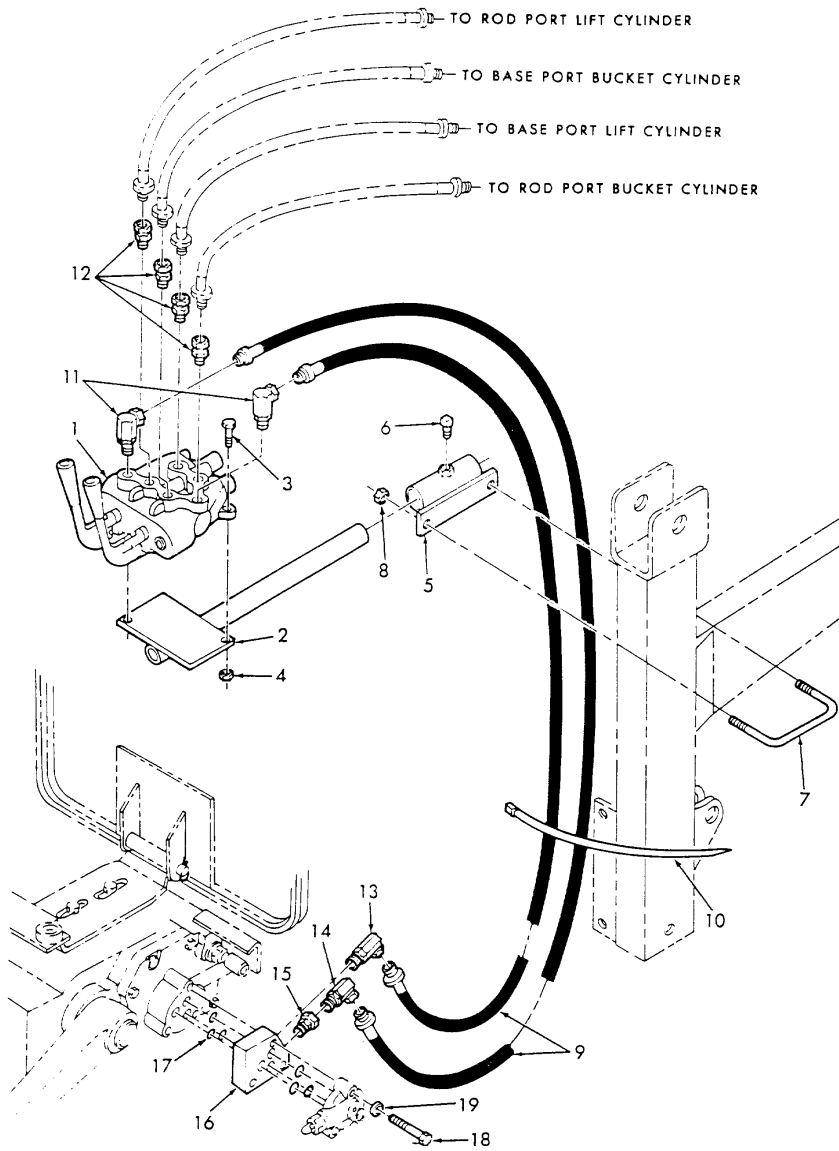

19sw1814 - Ford
Loader 1500 & 1700
Tractor (01/79 -
12/84)

00 - Complete
Machine

009 - Hose & Valve
Kit 770 & 771

Variants

-

Model Information

-

Serial Number ranges

-

Production Dates

-

#	Part #	Part Name	Description	Qty
1	SML30727	HYDRAULIC VALVE	Valve Assy., 1300 PSI, 1500 & 1700, BSN 39801	AR
1	SML39010	KIT	Valve Assy., 1200 PSI, 1300 See Fig. 20 for Components, BSN	1
1	SML39010	KIT	Valve Assy., 1500 PSI, 150 & 1700, I See Fig. 20 for Components, BSN	1
1	SML39010	KIT	Valve Assy., 1900	1
2	SML24441	BRACKET	Valve Mounting	1
3	PL	PROCURE LOCALLY	Bolt, HH, 5/16"-18 x 1-1/4"	2
4	PL	PROCURE LOCALLY	Nut, Lock, Hex, 5/16"-18	2
5	SML7705	BRACKET	Valve Support, 1300, 1500 & 1700 I	1
6	PL	PROCURE LOCALLY	Screw, Set, Square Hd., 1/2"-13 x 1 1"	1
7	SML7721	U-BOLT	3/8"-16, 1300, 1500 & 1700	1
8	PL	PROCURE LOCALLY	Nut, Lock, Hex, 3/8"-16	2
9	SML601213	HOSE	3/8" x 78"	2
10	529070	Cable Strap Tie	Strap, Securing, 5/16" x 14-1/2"	1

#	Part #	Part Name	Description	Qty
11	SML60978	ELBOW	Fitting, 7/8"-14, 3/8 NPT x 90 Deg.	2
12	SML60591	ADAPTER	Fitting, 9/16"-18, 3/8 NPT	4
13	80271642	Elbow	Fitting, Adaptor, 9/16"-3/8", 90 Deg.	1
14	SML60066	ELBOW	Fitting, 3/8 NPT, 3/8 NPTx 90 Deg.	1
15	SML60591	ADAPTER	Fitting, 9/16"-18, 3/8 NPT	1
16	SML25854	BLOCK	Adapter, W/Position Control, 3 Bolt Holes	1
null	SML28859	BLOCK	Adapter, W/Draft Control, 4 Bolt Holes, 1700 & 1900 Only	1
17	128999	O-Ring	-111, 70 Duro, .424" ID x .103" Thk	6
18	120062	BOLT	-	3
19	PL	PROCURE LOCALLY	Washer, Lock, 5/16	3