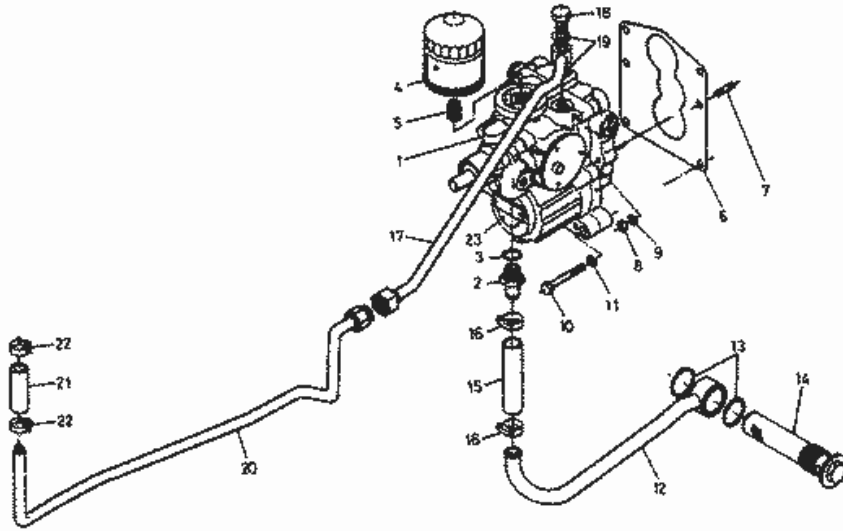

T03800 HYDRO STATIC TRANSMISSION

REF. No.12 66204-3619-2 $A_1: 2.7 \pm 0.05 \rightarrow 3.2\text{mm}$ $A_2: 24 \rightarrow 25\text{mm}$
REF. No.13 04811-06400 $A_1: 39.5 \pm 0.25 \rightarrow 39.7 \pm 0.15\text{mm}$ $A_2: 42.0 \pm 0.15 \rightarrow 42.4 \pm 0.07\text{mm}$
REF. No.19 67111-3718-0 $d: \phi 16.8 \rightarrow 17.5$
REF. No.20 66204-3626-4 734.5 ± 1 167 ± 1 735 ± 1 (178)