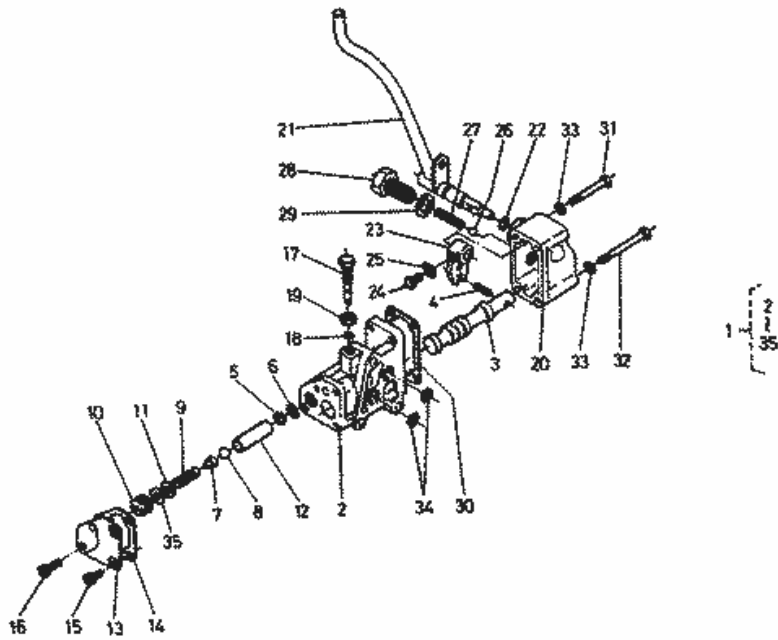

T03900 CONTROL VALVE

Part Number	Position	Description	Notes	Stock	Picture?	Cart
66711-36200	001	ASSY VALVE CONTROL	REF.NO.002 TO 035	0		Add To Cart
66611-36290	003	SPOOL		0		Add To Cart
05411-00620	004	ROLLER PIN		9	Yes	Add To Cart
66591-36330	005	HOLDER		0		Add To Cart
04811-15120	006	RING		4		Add To Cart
66611-36222	007	HOLDER SPRING		0		Add To Cart
07715-03211	008	BALL		0		Add To Cart
66591-36350	009	SPRING		0		Add To Cart
66591-36360	010	SCREW ADJUSTING		0		Add To Cart
04012-50060	011	WASHER,PLAIN		13	Yes	Add To Cart
66591-36370	012	COLLAR		0		Add To Cart
66611-36260	013	COVER RELIEF		0		Add To Cart
66591-36390	014	GASKET		0		Add To Cart
01202-50618	015	BOLT		5		Add To Cart
01202-50622	016	BOLT		8		Add To Cart
66591-36413	017	BOLT ADJUSTING		0		Add To Cart
04811-10040	018	O RING		0		Add To Cart
02112-50100	019	HEX.NUT		0		Add To Cart
66591-36430	020	COVER,VALVE		0		Add To Cart
66711-36250	021	LEVER CONTROL		0		Add To Cart
04811-00100	022	O RING		0	Yes	Add To Cart
66591-36450	023	ARM,VALVE GUIDE		0		Add To Cart
66591-36480	024	BOLT		1		Add To Cart
04111-50060	025	WASHER		0	Yes	Add To Cart
07715-00803	026	BALL		18	Yes	Add To Cart
62061-18270	027	SPRING,STOPPER		0		Add To Cart
66591-36460	028	BOLT		0		Add To Cart
04714-00300	029	PACKING		7	Yes	Add To Cart
66591-36470	030	GASKET VALVE COVER		0		Add To Cart
01050-50650	031	BOLT		0		Add To Cart
01050-50665	032	BOLT		0		Add To Cart
04512-50060	033	WASHER,SPRING LOCK		0		Add To Cart
04811-00120	034	O RING		0	Yes	Add To Cart
66611-36330	035	SHIM		0		Add To Cart

Parts Hotline : 877-260-3528

As of 08-12-2013