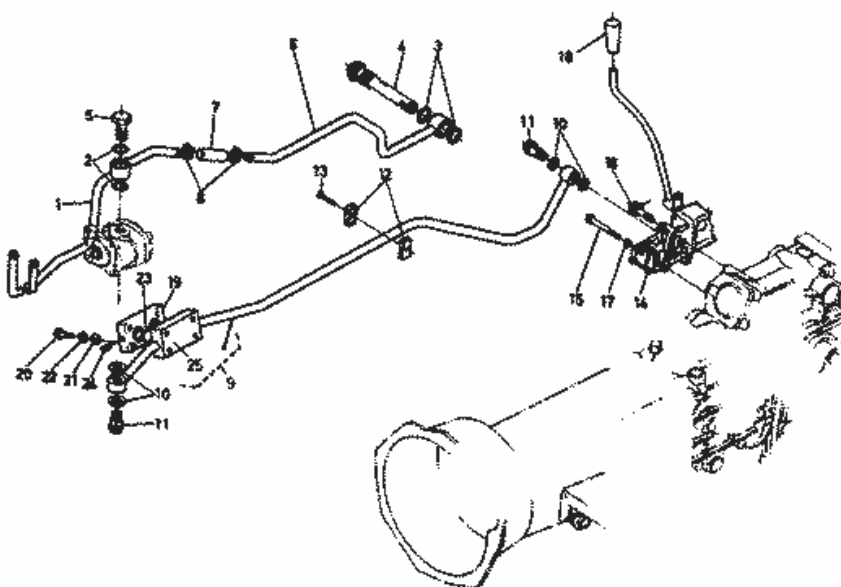

Thanks for your inquiry.

The parts staff @ Messicks.com

Kubota B7100HST-E OLD TYPE <=S / N20024
(Hydrostatic Transmission, 2wd) HYDRAULIC
SYSTEM

T03700 OIL PRESSURE PIPE

REF. No. 7 67111-3718-0

d : $\phi 16.8 \rightarrow \phi 17.5$

Parts Hotline : 877-260-3528

As of 08-12-2013

T04000 OIL PRESSURE 1

Part Number	Position	Description	Notes	Stock	Picture?	Cart
66704-36310	001	ROD CHECK		0		Add To Cart
66611-36320	002	INTERLOCKER		0		Add To Cart
01153-50822	003	BOLT		4	Yes	Add To Cart
02112-50080	004	HEX.NUT		13	Yes	Add To Cart
04012-50080	005	WASHER,PLAIN		13	Yes	Add To Cart
05511-50215	006	PIN,SPLIT		3	Yes	Add To Cart
66591-36540	007	SHAFT		0		Add To Cart
04011-50100	008	WASHER,PLAIN		7	Yes	Add To Cart
05511-50318	009	PIN,SPLIT		11	Yes	Add To Cart
66591-36550	010	HOLDER		0		Add To Cart
01120-50822	011	BOLT		0		Add To Cart
66591-36690	012	SHAFT O/P ARM		0		Add To Cart
04612-00320	013	CIR-CLIP,EXTERNAL		0	Yes	Add To Cart
09230-28405	014	SEAL OIL		2		Add To Cart
66611-36510	015	ARM LIFT LH		0		Add To Cart
66611-36520	016	ARM LIFT RH		0		Add To Cart
01123-51045	017	BOLT,SEMS		2		Add To Cart