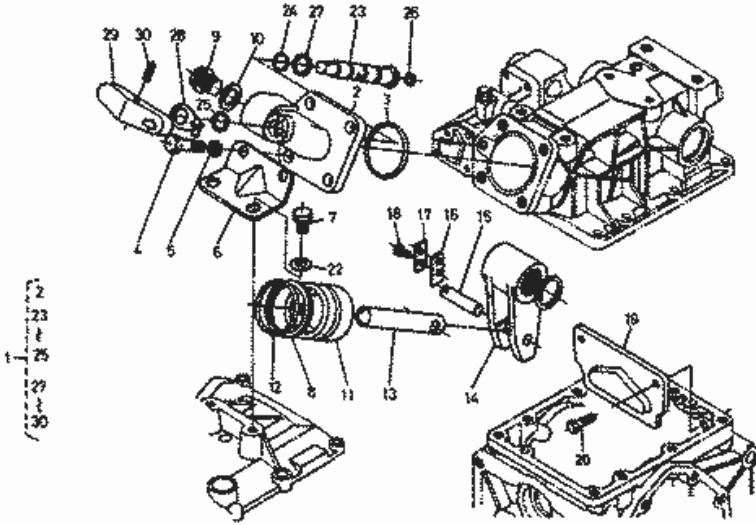

T04100 OIL PRESSURE 2

REF. No.20 01153-5022
21 04111-50080

REF. No.26 04810-05110

d : $\phi 9.8 \rightarrow 11.0$

Part Number	Position	Description	Notes	Stock	Picture?	Cart
66404-36600	001	ASSY CAP CYLINDER	REF.NO.002 023 TO 025 AND 027 TO 030	0		Add To Cart
96319-01410	002	CAP CYLINDER		0		Add To Cart
04811-50550	003	O RING		12	Yes	Add To Cart
66711-36440	004	BOLT		0		Add To Cart
04512-50120	005	WASHER SPRING		0		Add To Cart
66611-36413	006	STAY		0		Add To Cart
01120-51025	007	BOLT		0		Add To Cart
67211-36420	008	RING		2		Add To Cart
06311-25040	009	PLUG		0		Add To Cart
66611-36420	010	GASKET		0		Add To Cart
67211-36410	011	PISTON OIL PRESSURE		0		Add To Cart
04810-08500	012	O RING		0		Add To Cart
66591-36640	013	ROD.O/P PISTON		0		Add To Cart
66591-36650	014	ARM OIL PRESSURE		0		Add To Cart
66591-36660	015	PIN ARM		0		Add To Cart
66591-36670	016	PLATE LOCK		0		Add To Cart
66591-36680	017	WASHER LOCK		0		Add To Cart
01050-50612	018	BOLT		0		Add To Cart
66621-36750	019	PLATE O/P ARM		0		Add To Cart
01153-50822	020	BOLT	S/N Break. Please Call	4	Yes	Add To Cart
67211-36610	020	BOLT	S/N Break. Please Call	0		Add To Cart
04111-50080	021	WASHER TONGUED	S/N Break. Please Call	1	Yes	Add To Cart
04013-50100	022	WASHER,PLAIN		0		Add To Cart
96319-01422	023	SPOOL SUB		0		Add To Cart
04811-00120	024	O RING		0	Yes	Add To Cart
04811-00160	025	O RING		0	Yes	Add To Cart
04810-05110	026	O RING	S/N Break. Please Call	5		Add To Cart
04811-00100	026	O RING	S/N Break. Please Call	0	Yes	Add To Cart
96319-01430	027	WASHER		0		Add To Cart
96319-01440	028	SPRING		0		Add To Cart
96319-01450	029	GRIP		0		Add To Cart
05411-00520	030	PIN,SPRING		4	Yes	Add To Cart

Parts Hotline : 877-260-3528

As of 08-12-2013