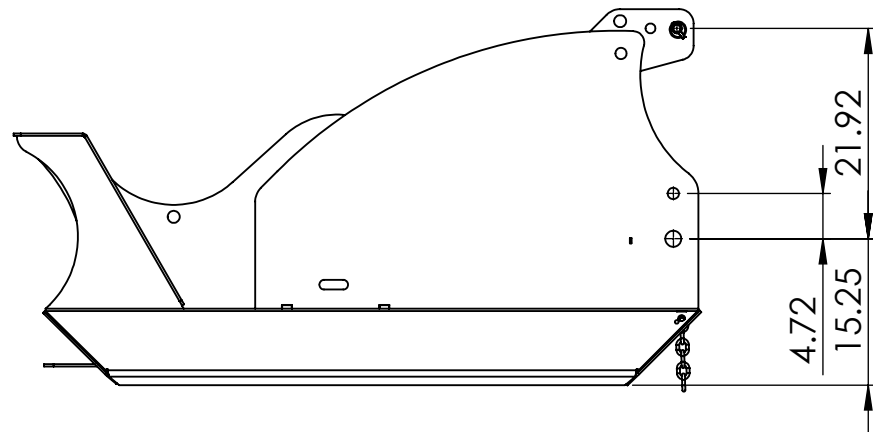

ISOMETRIC VIEW

FRONT VIEW

SIDE VIEW

PROPRIETARY AND CONFIDENTIAL
 THE INFORMATION CONTAINED IN THIS DRAWING IS THE SOLE PROPERTY OF BAUMALIGHT. ANY REPRODUCTION IN PART OR AS A WHOLE WITHOUT THE WRITTEN PERMISSION OF BAUMALIGHT IS PROHIBITED.

Description

CP560 Brush Cutt

Weight 1338.2410 lbs in.	Thickness	K-Factor	DATE 29-04-2021	DWG. NO.	REV A
DO NOT SCALE DRAWING	SCALE: 1:50	SHEET 1 OF 1	CP560		