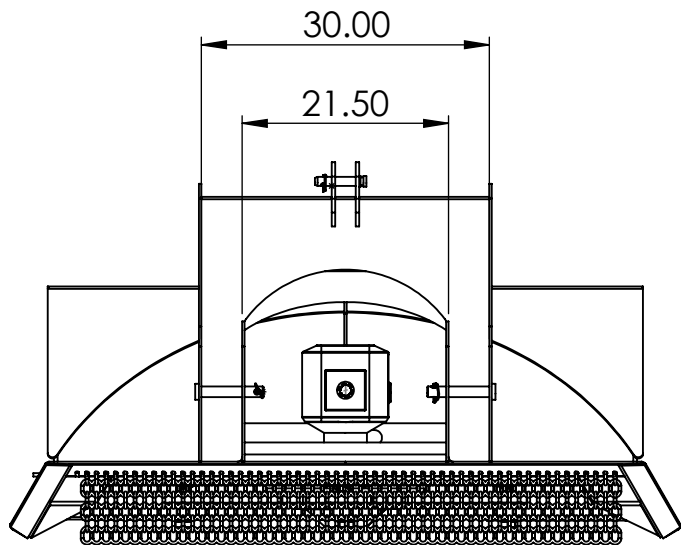

ISOMETRIC VIEW

FRONT VIEW

SIDE VIEW

PROPRIETARY AND CONFIDENTIAL
 THE INFORMATION CONTAINED IN THIS DRAWING IS THE SOLE PROPERTY OF BAUMALIGHT. ANY REPRODUCTION IN PART OR AS A WHOLE WITHOUT THE WRITTEN PERMISSION OF BAUMALIGHT IS PROHIBITED.

Description

CP560 Brush Cutt

Weight 1338.2410 lbs in.	Thickness	K-Factor	DATE 29-04-2021	DWG. NO.	REV A
DO NOT SCALE DRAWING	SCALE: 1:50	SHEET 1 OF 1	CP560		