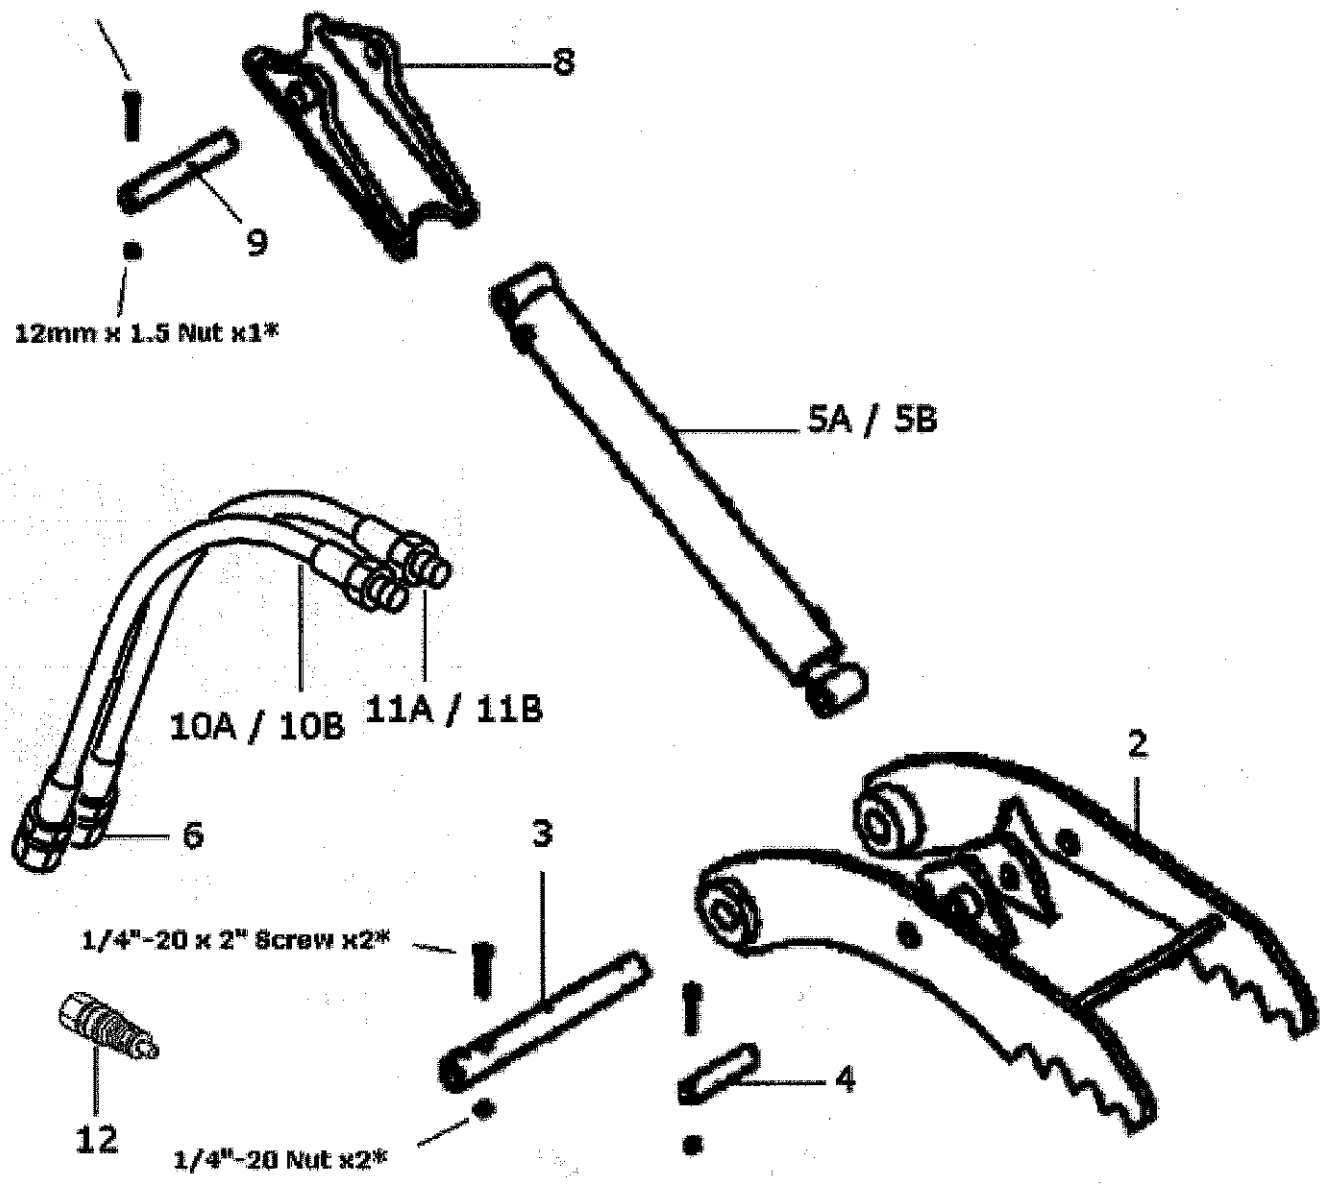

Thumbs

12mm x 65mm Screw x1\*

12mm x 1.5 Nut x1\*

1/4"-20 x 2" Screw x2\*

1/4"-20 Nut x2\*

\* obtain locally

Item	Part No.	Name	Qty	Uom	Remarks	Serial Number
Not Shown	PNNA	TB016 Thumbs		EA		
2	01140114TA	BRACKET	1	EA		
3	01140114P1	PIN-PIVOT	1	EA		
4	01140114P2	PIN - CYLINDER ROD	1	EA		
5A	1900021014	CYLINDER ASSY	1	EA		
5B	1900021014A	CYLINDER ASSY	1	EA		
Not Shown	1900021014S	SEAL KIT	1	EA		
6	1513110040	1/2 JIC X 1/2 BSPP ADPT NEWSTYLE THMB1513110038-39	2	EA		
8	01140114HB	BRACKET	1	EA		
9	01140114PC	CYLINDER PIN TB016	1	EA		
10A	BTH114A-1	LONG HOSE TB014-016 THUMB NEW STYLE	1	EA		
10B	BTH114B-1	SHORT HOSE TB014-016 THUMB NEW STYLE	1	EA		
11A	BTH114A	LONG HOSE TB014-016 THUMB OLD STYLE	1	EA		
11B	BTH114B	SHORT HOSE TB014-016 THUMB OLD STYLE	1	EA		
Not Shown	BTH016K	HYD THUMB KIT TB016 W/12 OR LARGER BUCKET	1	EA		
12	1901736200	VALVE OVERLOAD TB016 SN 11602090-UP	1	EA		