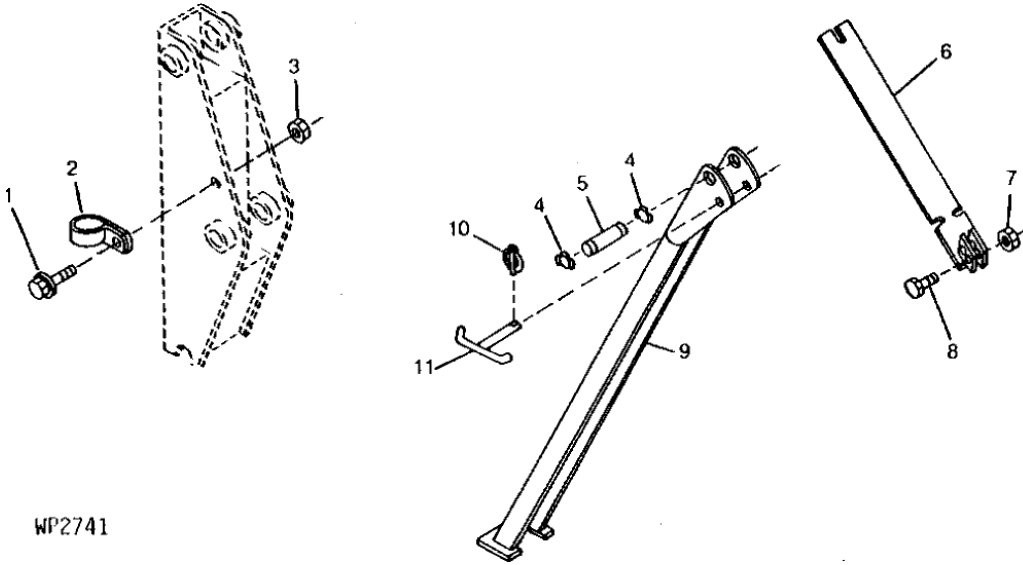

John Deere - Parts Catalog
Printer Friendly Page

[Close Window](#)

Catalog: **2354** | Grid: **0** | Section: **40** | Page: **36**

Catalog Name: **520 and 540 Loaders**

Page Name: **PARKING STANDS**

Direction of Travel: 

WP2741

key	PART NO.	PART NAME	QTY	SERIAL NO.	520	540	REMARKS
1	19M7865	Screw	2		X	X	M8 X 16
2	T26955	Clamp	2		X	X	
3	E64256	Lock Nut	2		X	X	M8
4	T40189	Snap Ring	4		X	X	
5	W33628	Pin Fastener	2		X	X	
6	AW27569	Guide	2		X	X	
7	E64256	Lock Nut	4		X	X	M8
8	19M7270	Cap Screw	4		X	X	M8 X 65
9	AW27743	Stand	2		X		
	AW27744	Stand	2			X	
key	PART NO.	PART NAME	QTY	SERIAL NO.	520	540	REMARKS
10	B15648	Quick Lock Pin	2		X	X	
11	PM01601	Pin	2		X	X	(SUB FOR AW22562 OR TY4009)