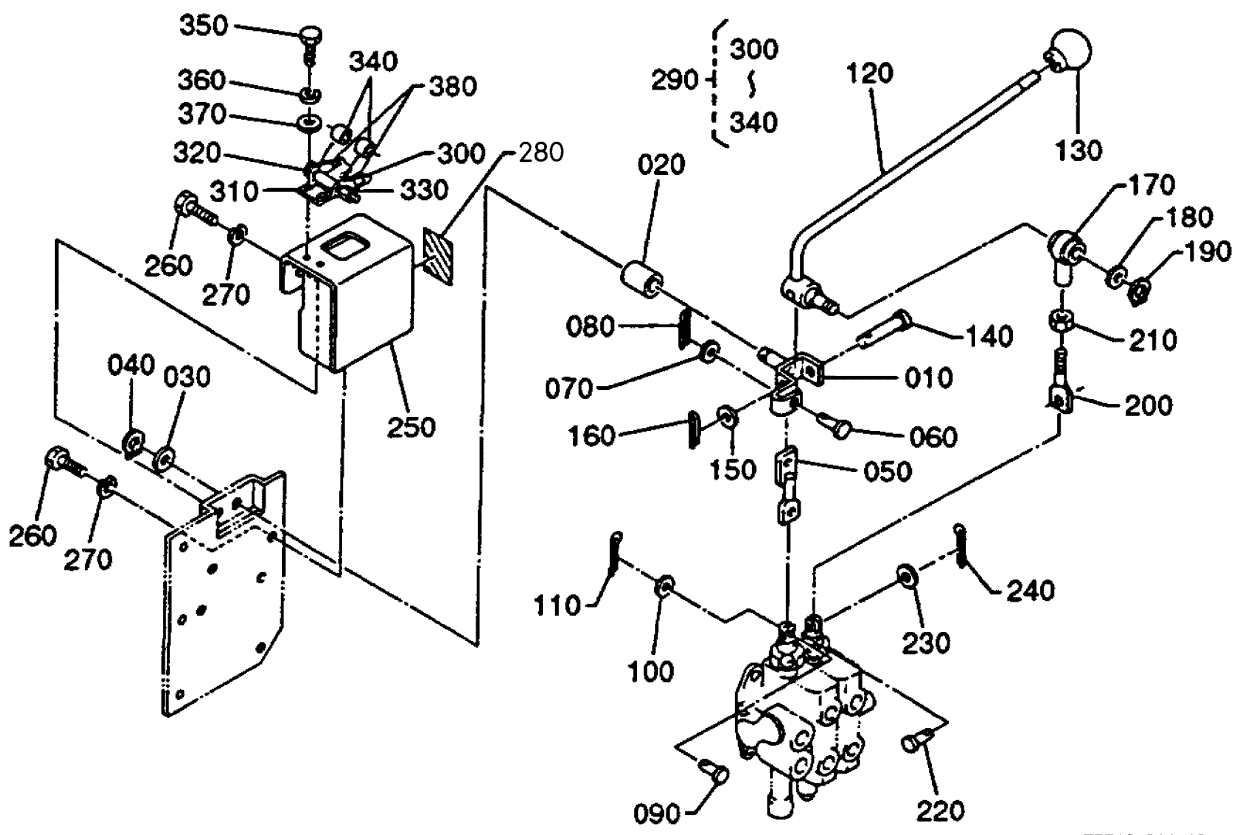

LA680 -> CONTROL LEVER -> B01301 CONTROL LEVER ## [STANDARD VALVE TYPE L2075] ## LA680

Update Date: 09/28/2013, Printing Date: 04/14/2019

75549-011-10

LA680 -> CONTROL LEVER -> B01301 CONTROL LEVER ## [STANDARD VALVE TYPE L2075] ## LA680

Update Date: 09/28/2013, Printing Date: 04/14/2019

Interchangeable =, Not Interchangeable NI, New for Old >>, Old for New <<

No	Part Number	Part Name	Qty	RoundUp	IC	S/N	Remarks	Kg
010	75540-62110	LEVER	1					0.44
020	75540-62140	BUSHING	1					0.022
030	75545-62150	COLLAR 5/8	1					0.0308
040	75599-41522	CIR-CLIP,EXTERNAL(5/	1					0.0022
050	75540-62160	ROD 1	1					0.11
060	75599-51220	PIN CLEVIS (5/16*1)	1			<=30215	5/16*1	0.0264
060	0Y510-50516	PIN,JOINT	1		NI	>=30216		0.022
070	75599-32012	WASHER,PLAIN(5/16)	1				5/16	0.0044
080	75599-53152	PIN,COTTER(3/32*3/4)	1				3/32*3/4	0.0022
090	75540-62190	PIN	1					0.0396

LA680 -> CONTROL LEVER -> B01301 CONTROL LEVER ## [STANDARD  
VALVE TYPE L2075] ## LA680

Update Date: 09/28/2013, Printing Date: 04/14/2019

Interchangeable =, Not Interchangeable NI, New for Old >>, Old for New <<