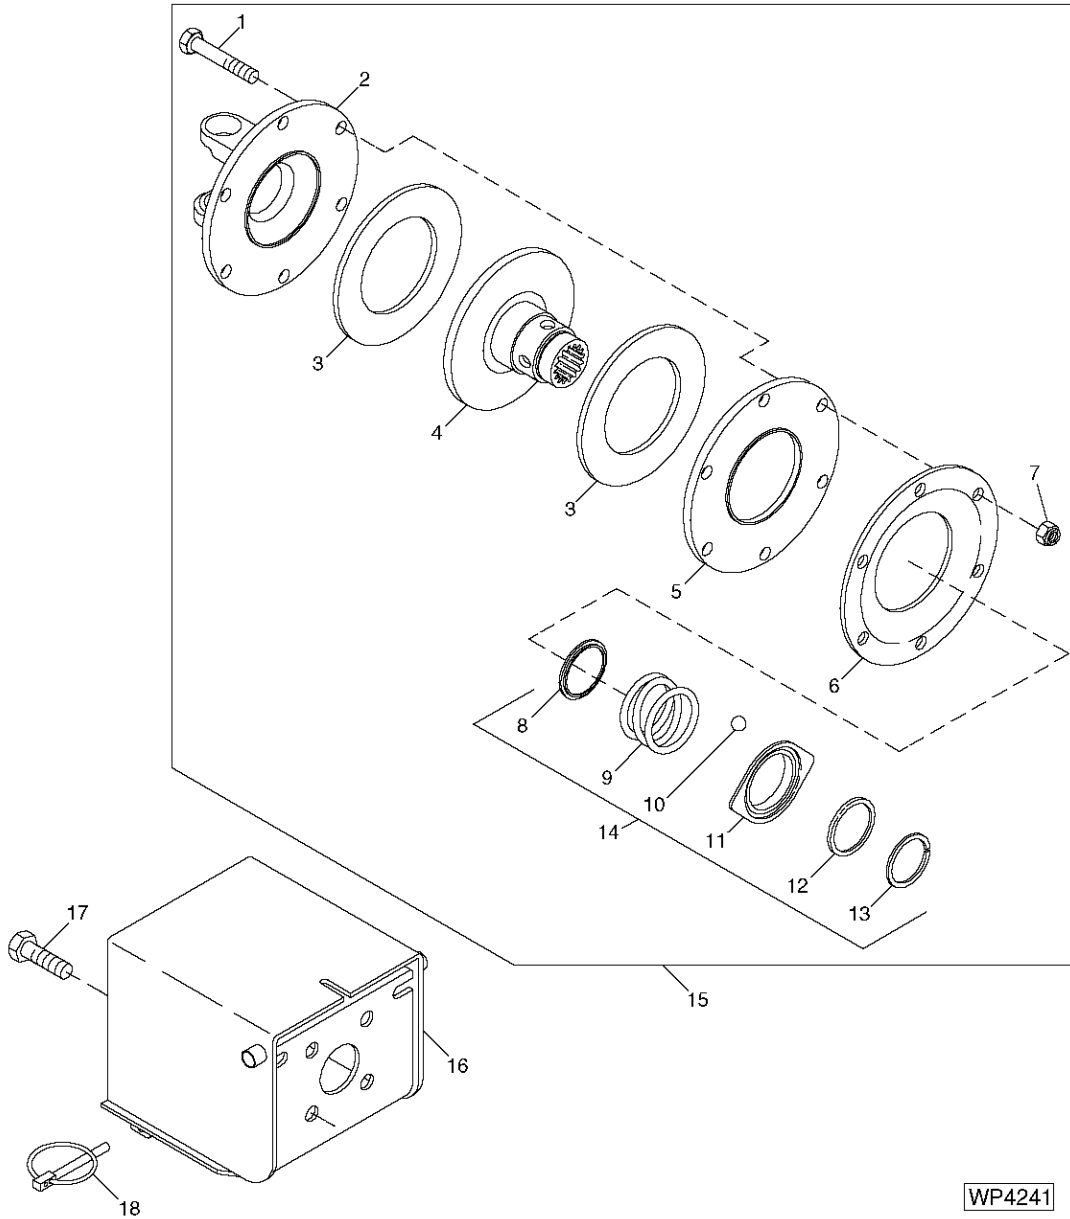

Catalog: 2816 | Grid: 0 | Section: | Page: 11

Catalog Name: **MX5, MX6 and MX7 Rotary Cutters**

Page Name: **Slip Clutch**

WP4241

key	PART NO.	PART NAME	QTY	SERIAL NO.	MX5	MX6	MX7	REMARKS
1	19M7179	Cap Screw	6		X	X		M10 X 50
2	W46572	Universal Joint Yoke	1		X	X		
3	W34913	Clutch Disk	2		X	X		
4	W46573	Hub	1		X	X		
5	W46574	Clutch Plate	1		X	X		
6	W46575	Spring Washer	1		X	X		
7	M82222	Lock Nut	6		X	X		
8	Ring	1		X	X		(ORDER AW27451)
9	M87262	Compression Spring	1		X	X		
10	M87261	Ball	3		X	X		
key	PART NO.	PART NAME	QTY	SERIAL NO.	MX5	MX6	MX7	REMARKS
11	M87263	Locking Collar	1		X	X		

12	Ring	1	X	X	(ORDER AW27451)
13	Snap Ring	1	X	X	(ORDER AW27451)
14	AW27451	Quick Coupler Kit	1	X	X	
15	AW30465	Clutch	1	X	X	
16	AW30445	Shield	1	X	X	
17	19M7166	Cap Screw	4	X	X	M10 X 20 (SUB 19M7784)
18	M72598	Quick Lock Pin	2	X	X	