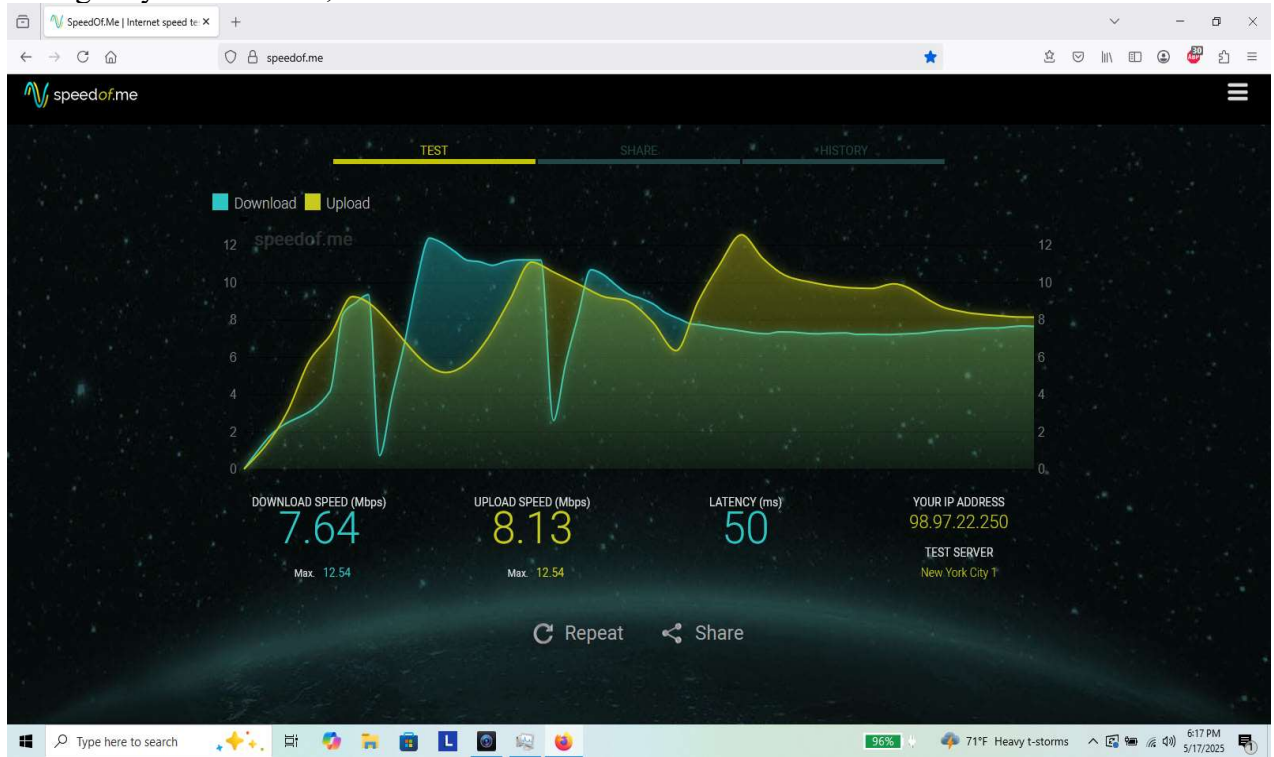

Starlink during thunder storm 5/17/2025

direct to starlink,
down 13 Mbps, up 12 Mbps 50 ms latency

my laptop through my Starlink wifi;

after; also using the starlink wifi a considerable improvement;

This a speed test through my network
with this later test at the same time the star link router was showing,
down 280 Mbps, up 19 Mbps, latency 20 ms.