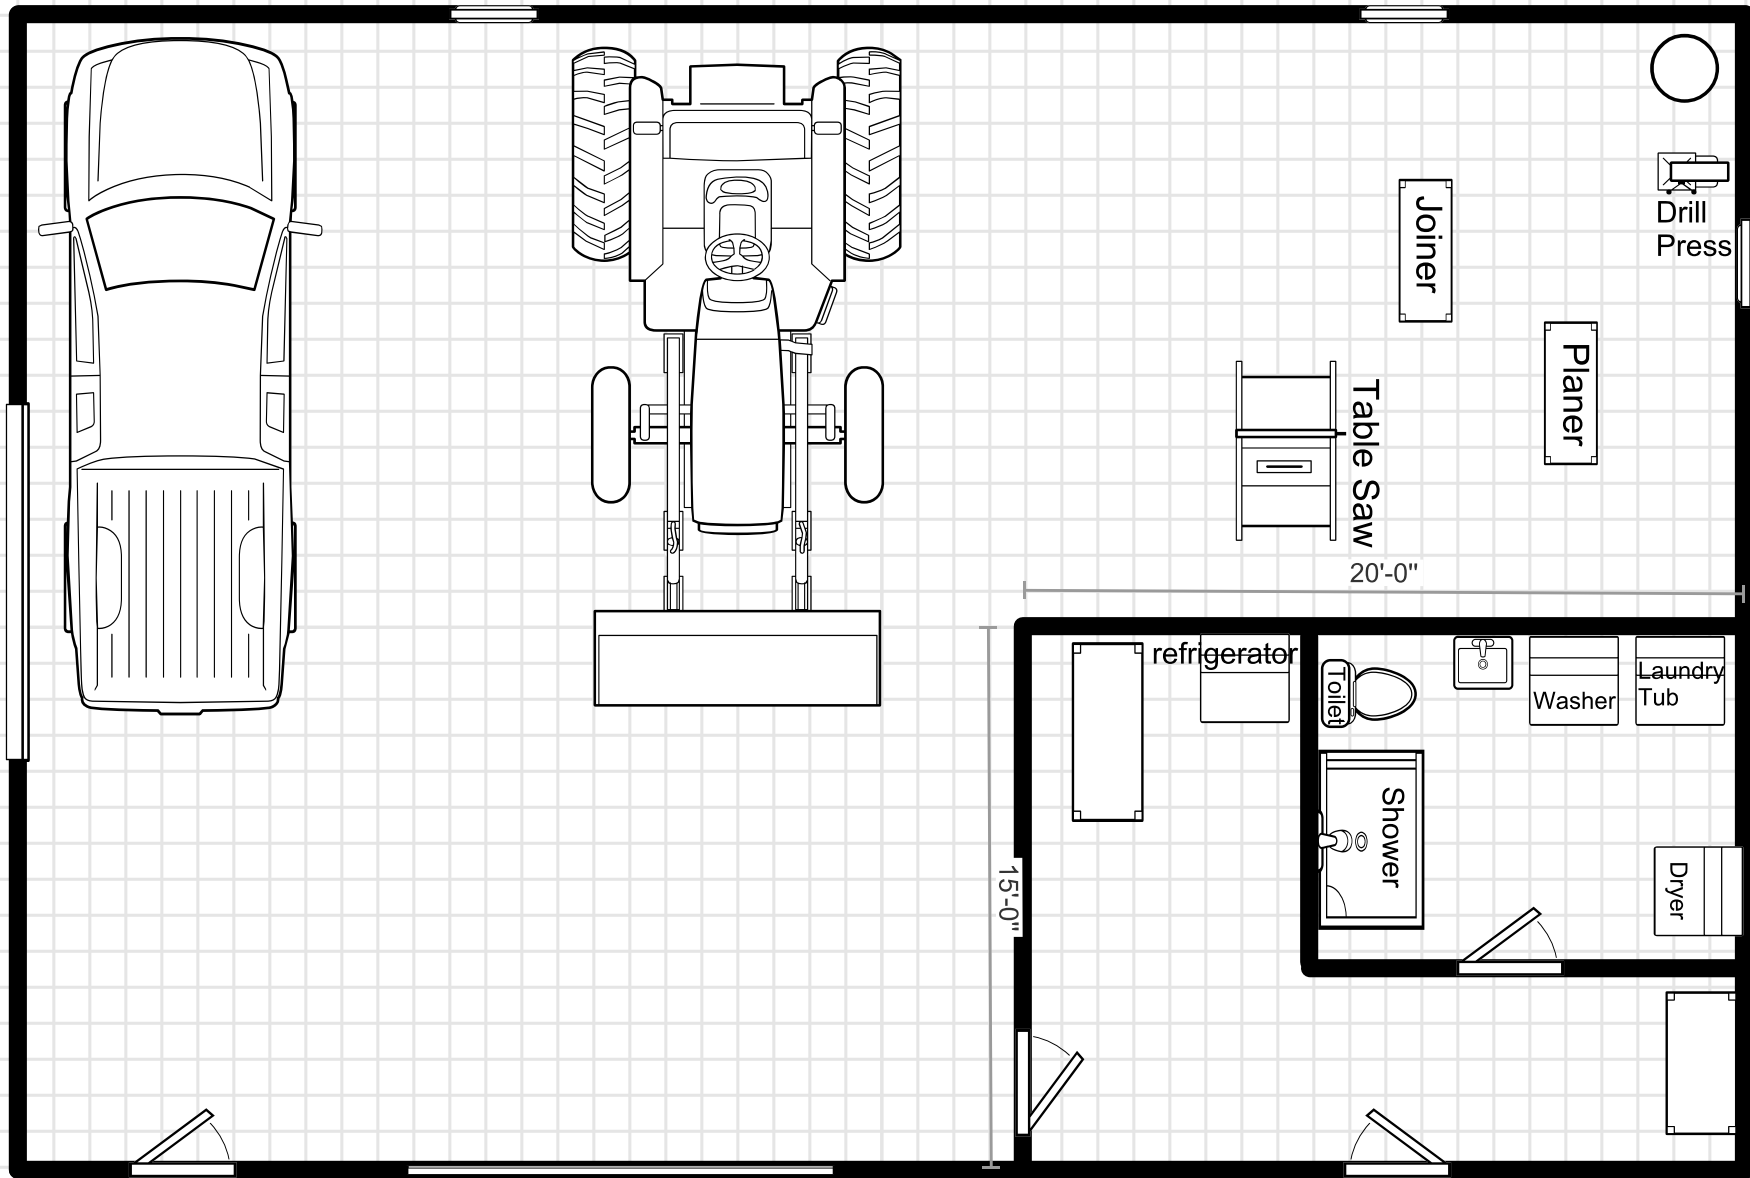

48'-0"

32'-0"

20'-0"

15'-0"

fbibuildings.com 1-800-552-2981

PLAN NAME Barn2
PROJECT TITLE
DATE

DESIGNER NAME Wedge Wedge
FIRM NAME
PRINTED ON 1/28/2010
PAGE 1 of 2

SCALE 3/16" = 1'-0"
12" = <input type="checkbox"/>